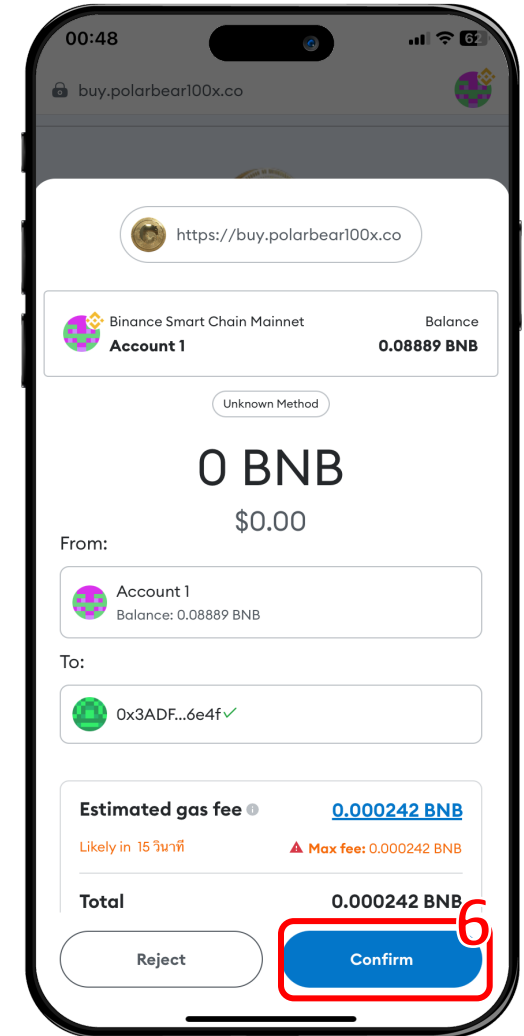

How to buy PBX token – Connect Wallet

Open Metamask

Type Polarbear100x.co and press Go

Connect Wallet

Select Connect

How to buy PBX token – Buy PBX token

Enter amount PBX for your desired and click BUY

Adjust gas fee

Select Aggressive and save

Select Confirm button

How to buy PBX token – Buy PBX token

Done. Buy PBX is successfully