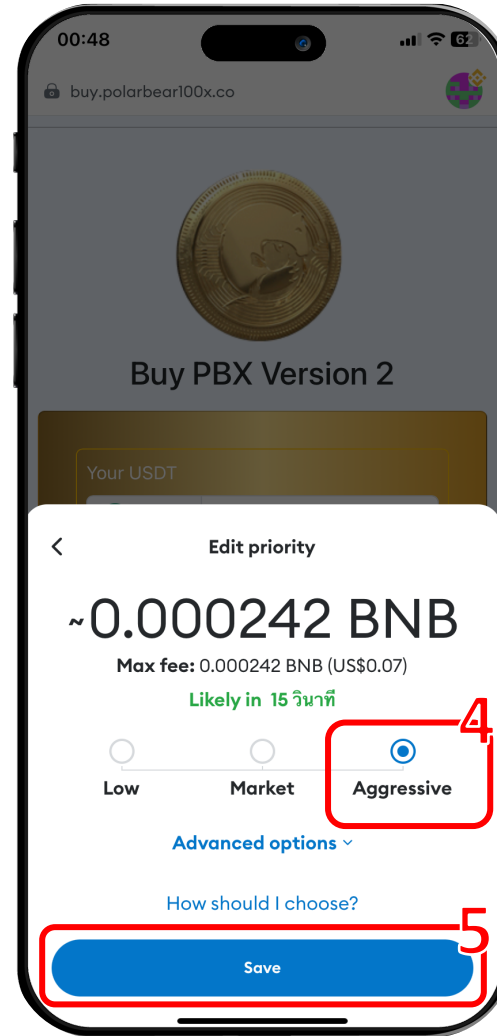

How to buy PBX token – Connect Wallet

Open Metamask

Type Polarbear100x.co and press Go

Connect Wallet

Select Connect

How to buy PBX token – Buy PBX token

Enter amount PBX for your desired and click BUY

Adjust gas fee

Select Aggressive and save

Select Confirm button

How to buy PBX token – Buy PBX token

Done. Buy PBX is successfully