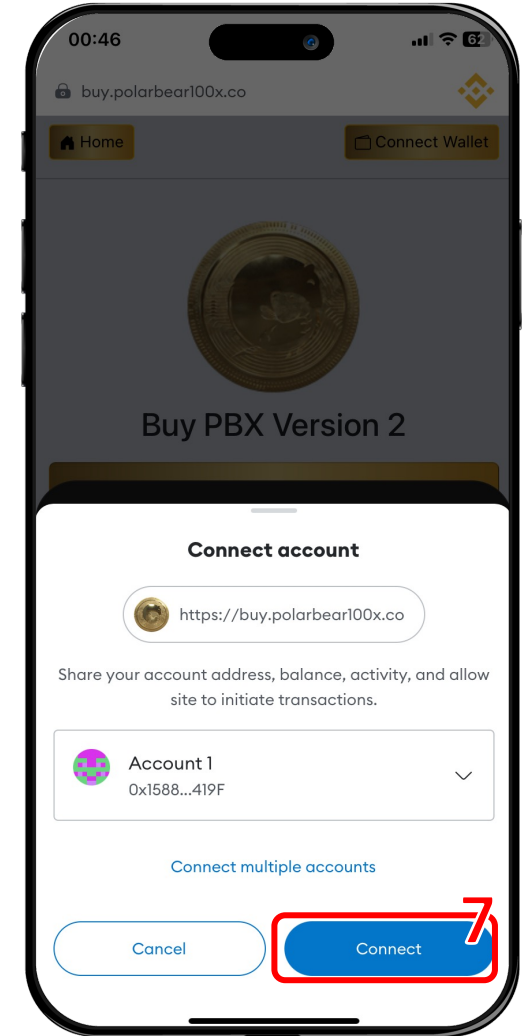

How to buy PBX token – Connect Wallet

Open Metamask

Type Polarbear100x.co and press Go

Connect Wallet

Select Connect

How to buy PBX token – Buy PBX token

Enter amount PBX for your desired and click BUY

Adjust gas fee

Select Aggressive and save

Select Confirm button

How to buy PBX token – Buy PBX token

Done. Buy PBX is successfully