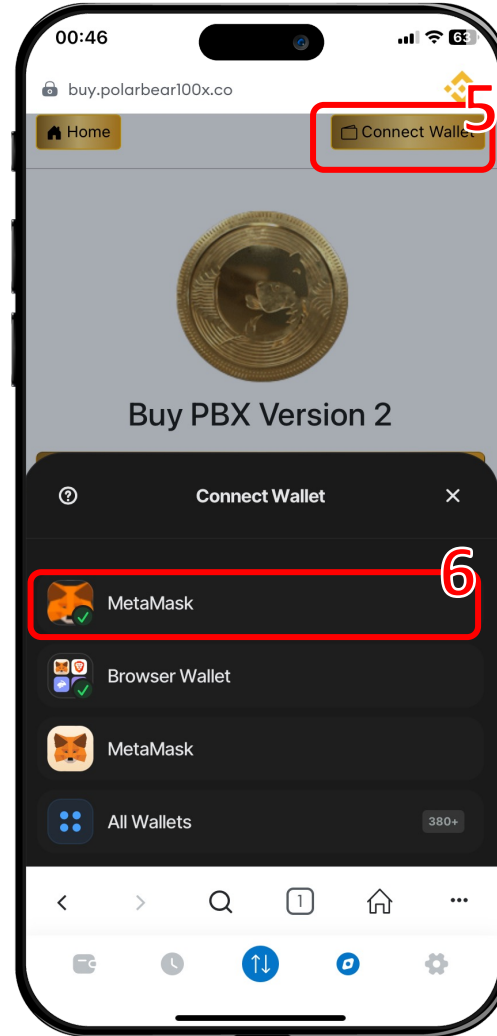

How to buy PBX token – Connect Wallet

Open Metamask

Type Polarbear100x.co and press Go

Connect Wallet

Select Connect

How to buy PBX token – Buy PBX token

Enter amount PBX for your desired and click BUY

Adjust gas fee

Select Aggressive and save

Select Confirm button

How to buy PBX token – Buy PBX token

Done. Buy PBX is successfully