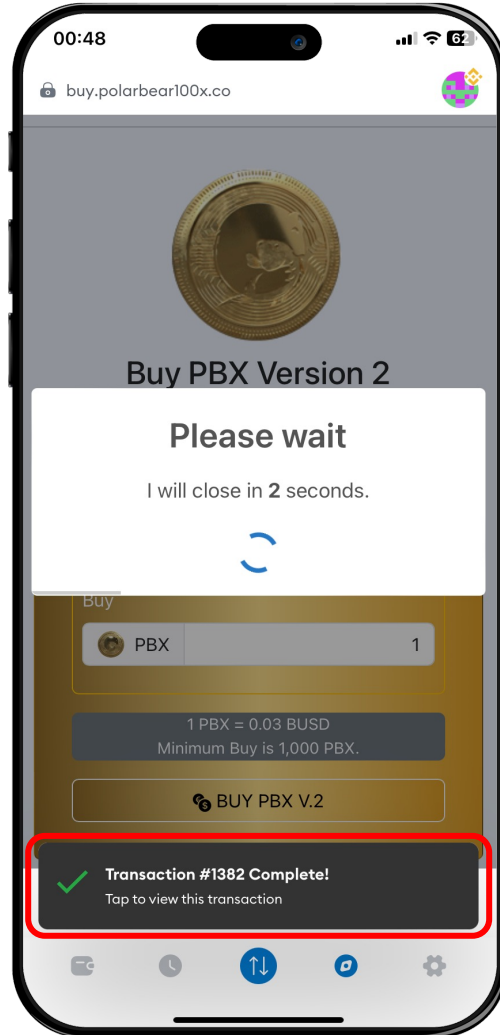

How to buy PBX token – Connect Wallet

Open Metamask

Type Polarbear100x.co and press Go

Connect Wallet

Select Connect

How to buy PBX token – Buy PBX token

Enter amount PBX for your desired and click BUY

Adjust gas fee

Select Aggressive and save

Select Confirm button

How to buy PBX token – Buy PBX token

Done. Buy PBX is successfully