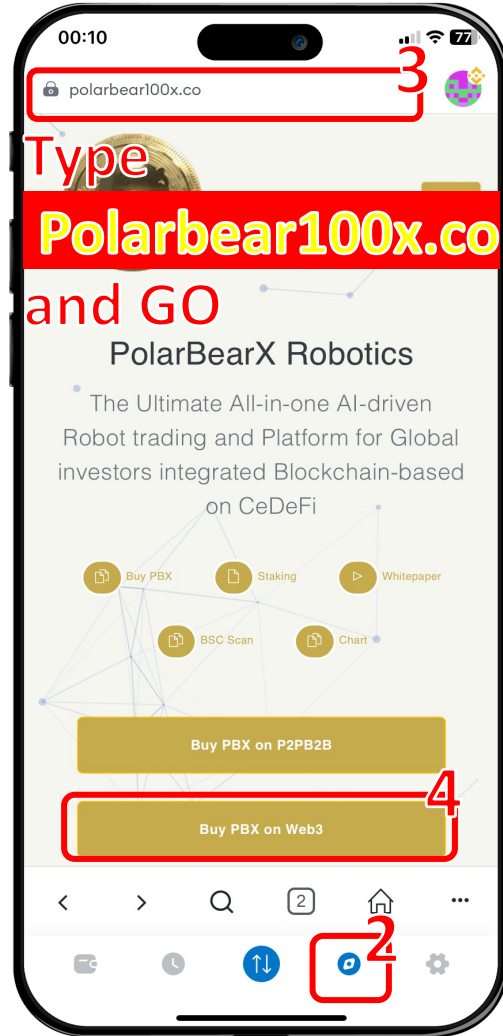

How to buy PBX token – Connect Wallet

Open Metamask

Type Polarbear100x.co and press Go

Connect Wallet

Select Connect

How to buy PBX token – Buy PBX token

Enter amount PBX for your desired and click BUY

Adjust gas fee

Select Aggressive and save

Select Confirm button

How to buy PBX token – Buy PBX token

Done. Buy PBX is successfully