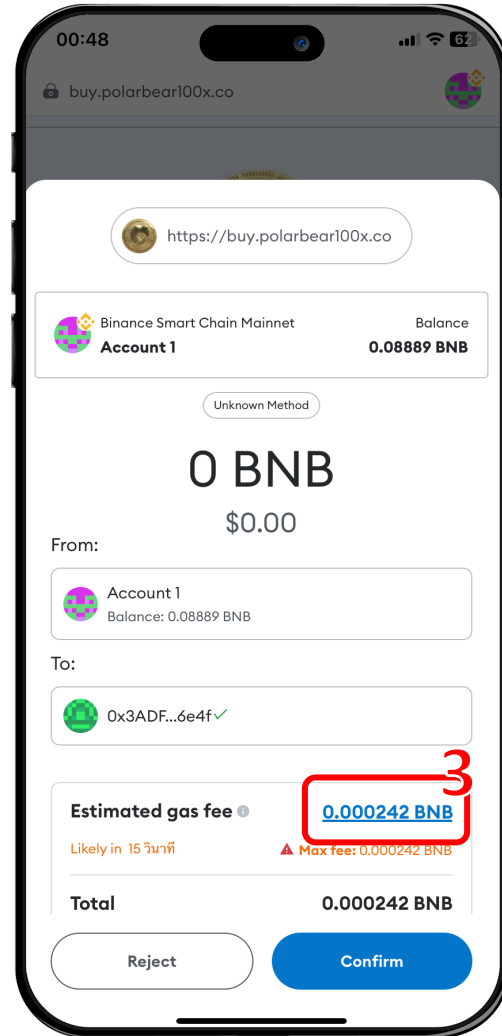

How to buy PBX token – Connect Wallet

Open Metamask

Type Polarbear100x.co and press Go

Connect Wallet

Select Connect

How to buy PBX token – Buy PBX token

Enter amount PBX for your desired and click BUY

Adjust gas fee

Select Aggressive and save

Select Confirm button

How to buy PBX token – Buy PBX token

Done. Buy PBX is successfully