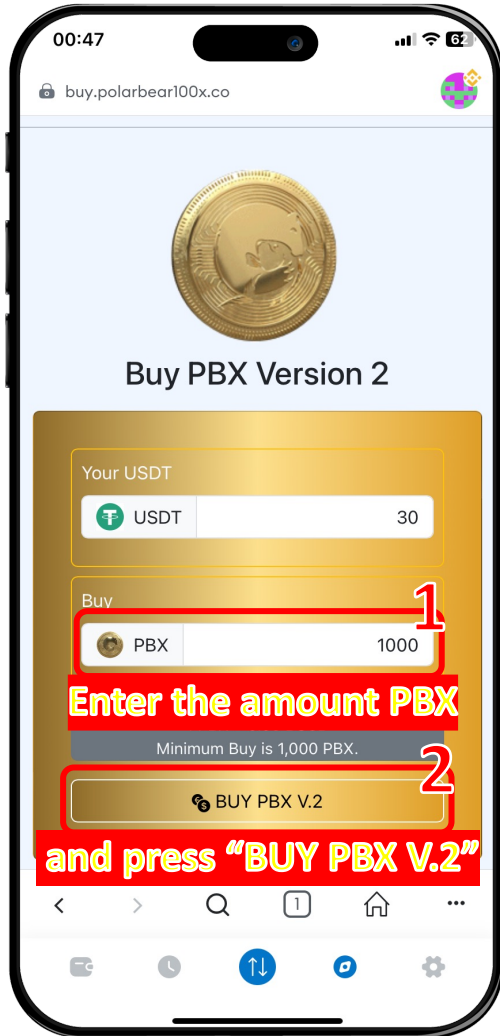

How to buy PBX token – Connect Wallet

Open Metamask

Type Polarbear100x.co and press Go

Connect Wallet

Select Connect

How to buy PBX token – Buy PBX token

Enter amount PBX for your desired and click BUY

Adjust gas fee

Select Aggressive and save

Select Confirm button

How to buy PBX token – Buy PBX token

Done. Buy PBX is successfully